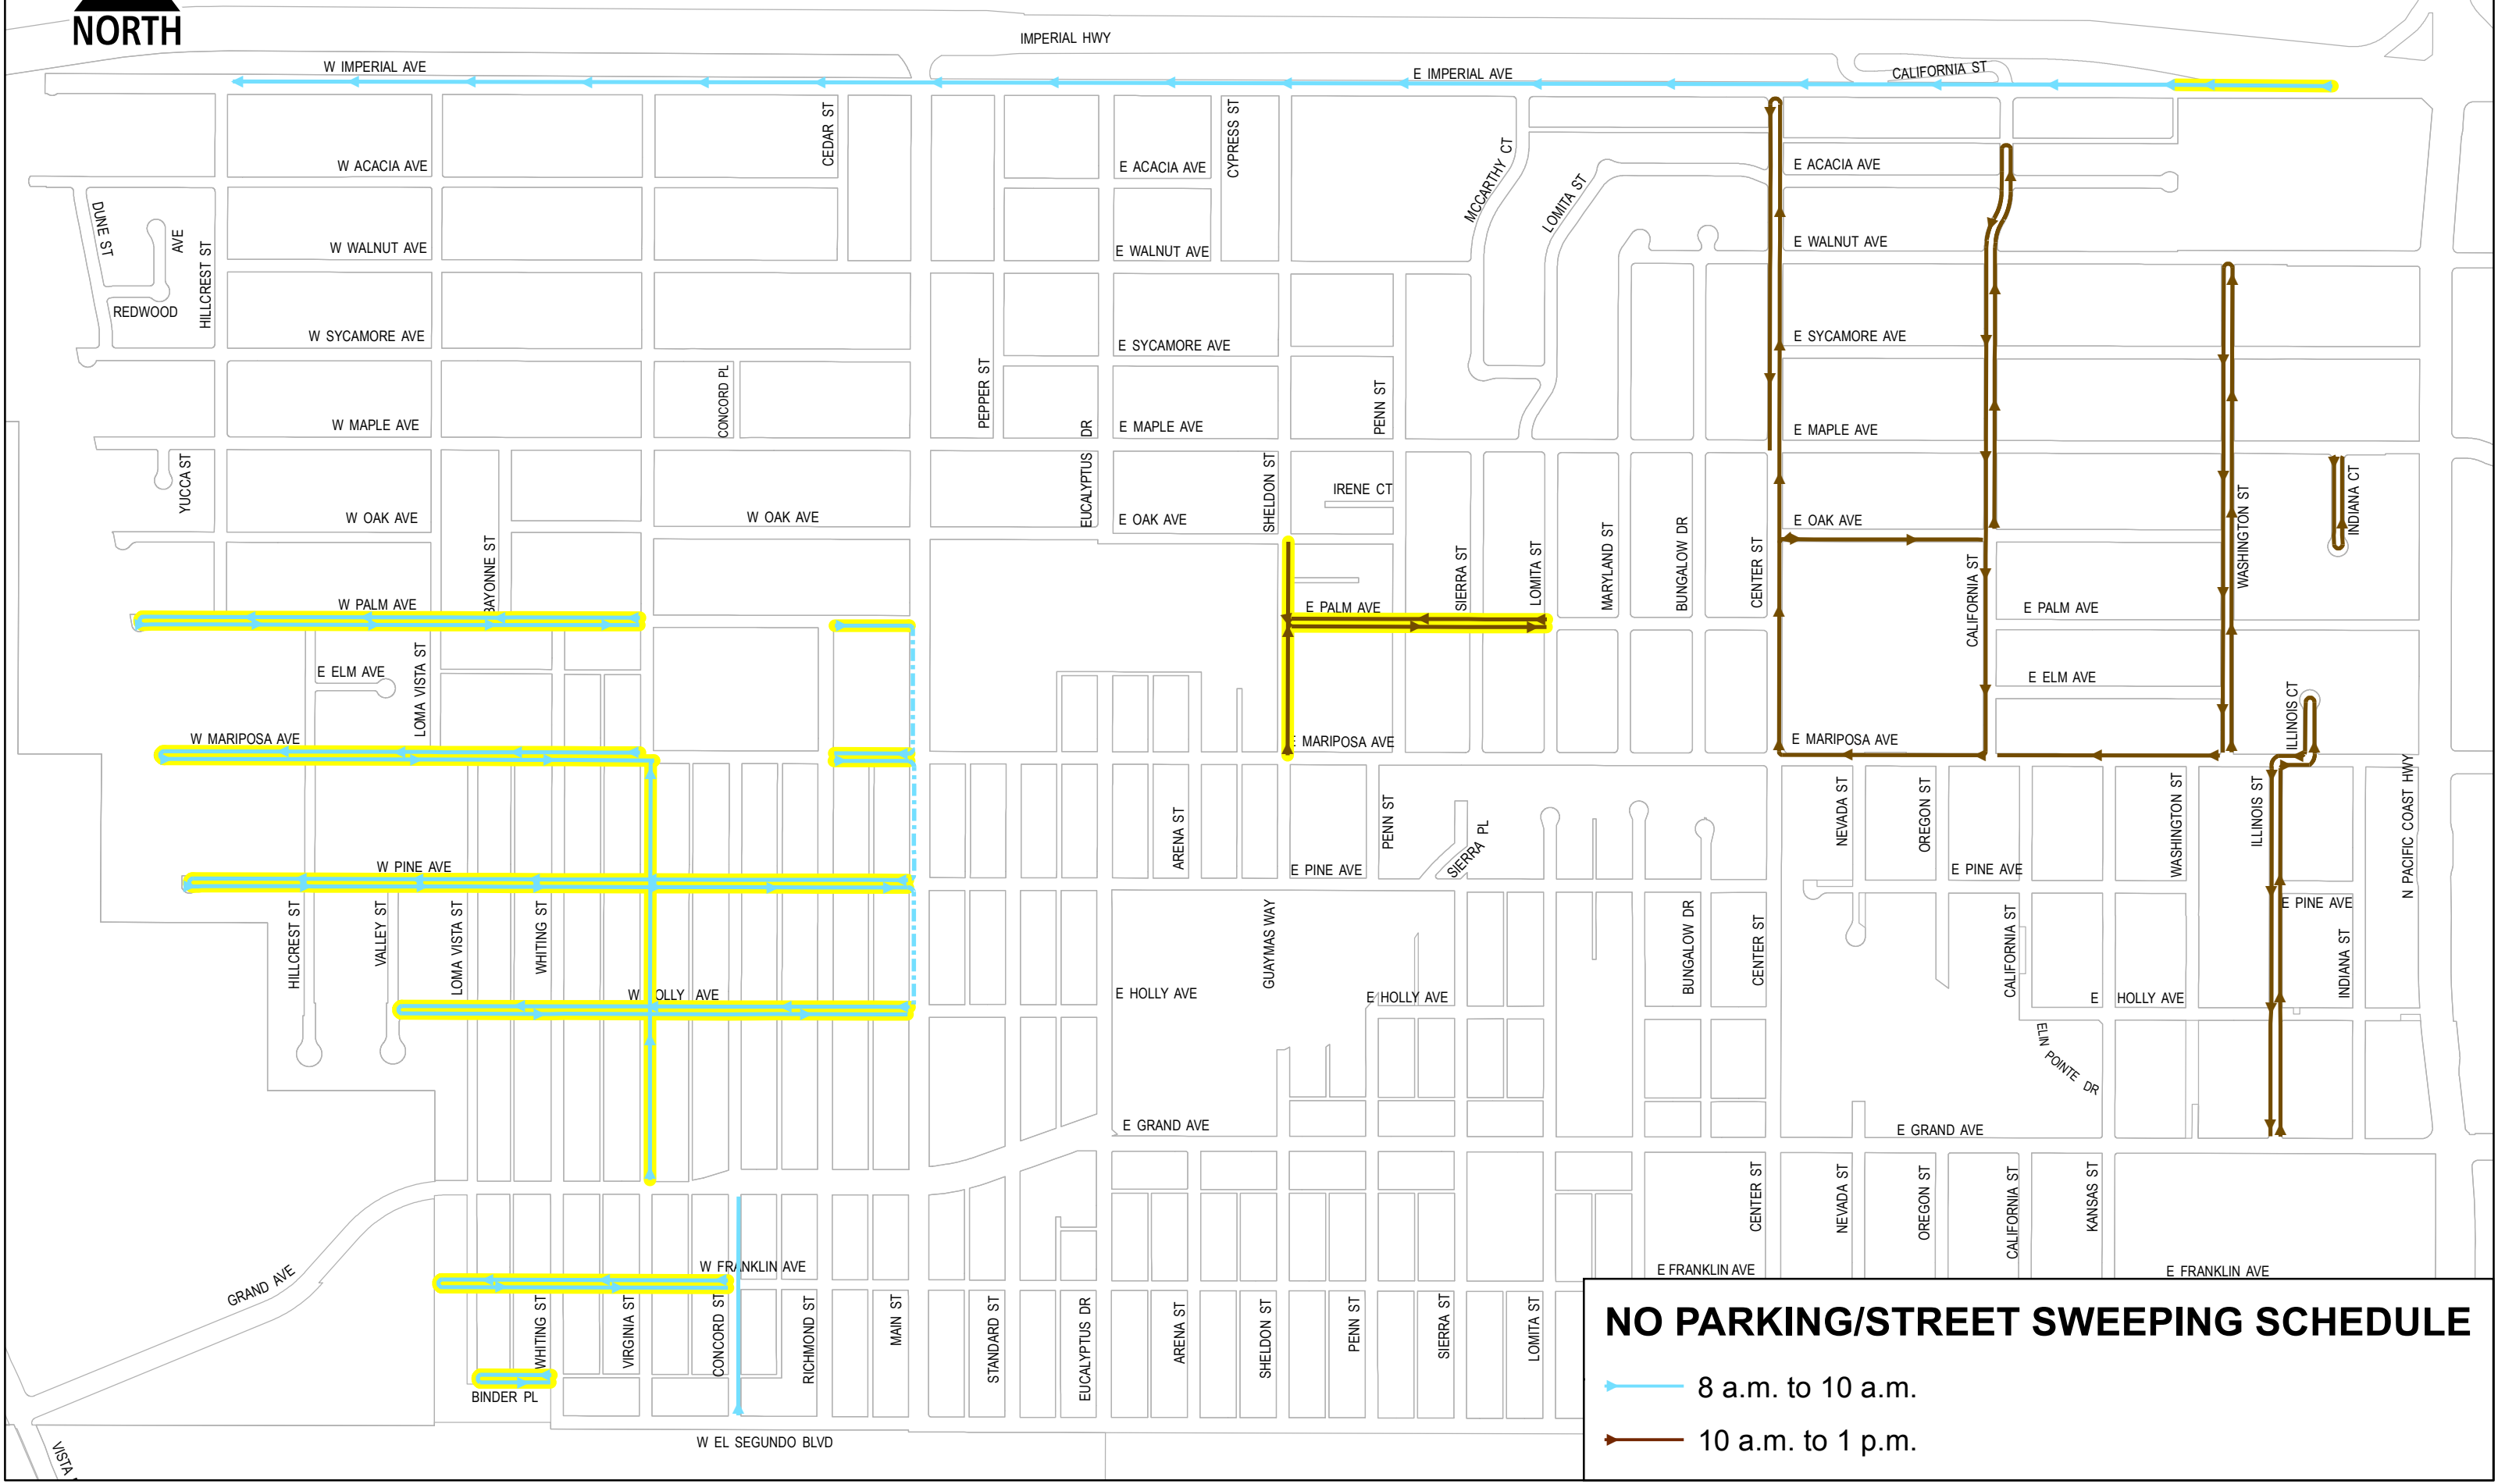

TUESDAY (The highlighted streets have new sweeping days and/or times)

NO PARKING/STREET SWEEPING SCHEDULE

- 8 a.m. to 10 a.m.
- 10 a.m. to 1 p.m.