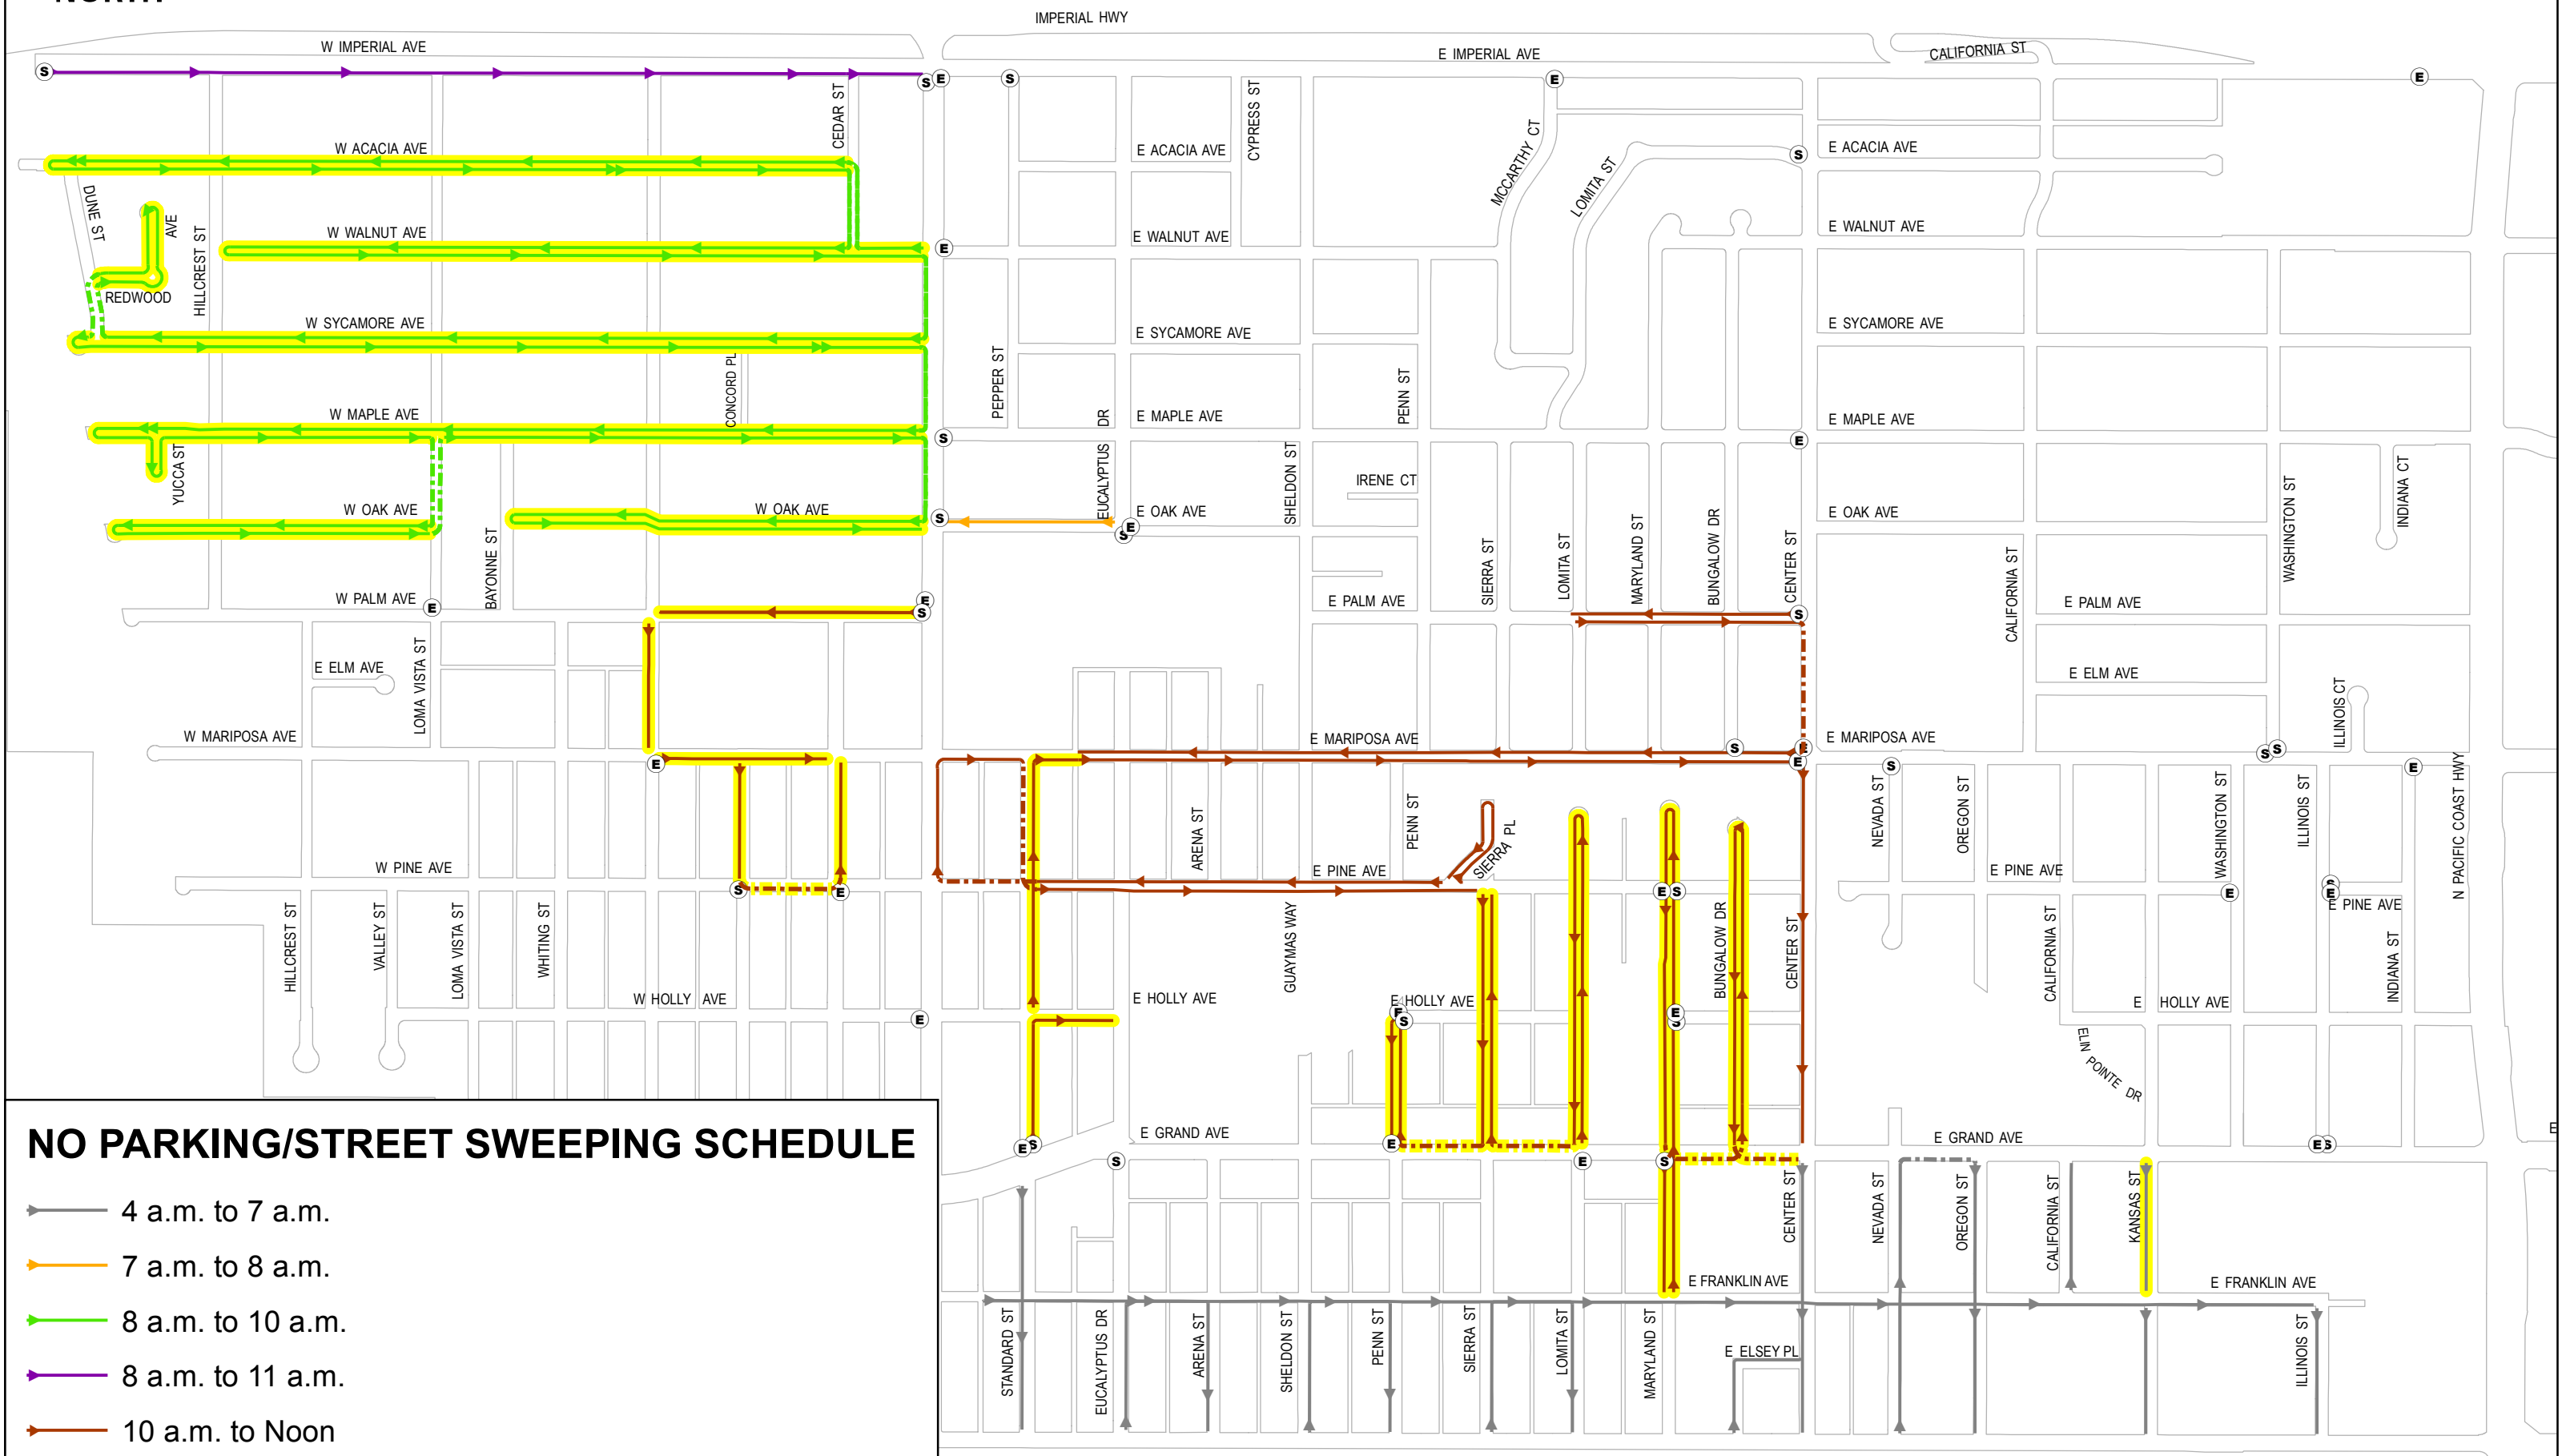

# THURSDAY (The highlighted streets have new sweeping days and/or times)

**NO PARKING/STREET SWEEPING SCHEDULE**

- 8 a.m. to 11 a.m.
- 8 a.m. to 10 a.m.
- 7 a.m. to 8 a.m.
- 4 a.m. to 7 a.m.
- 10 a.m. to Noon