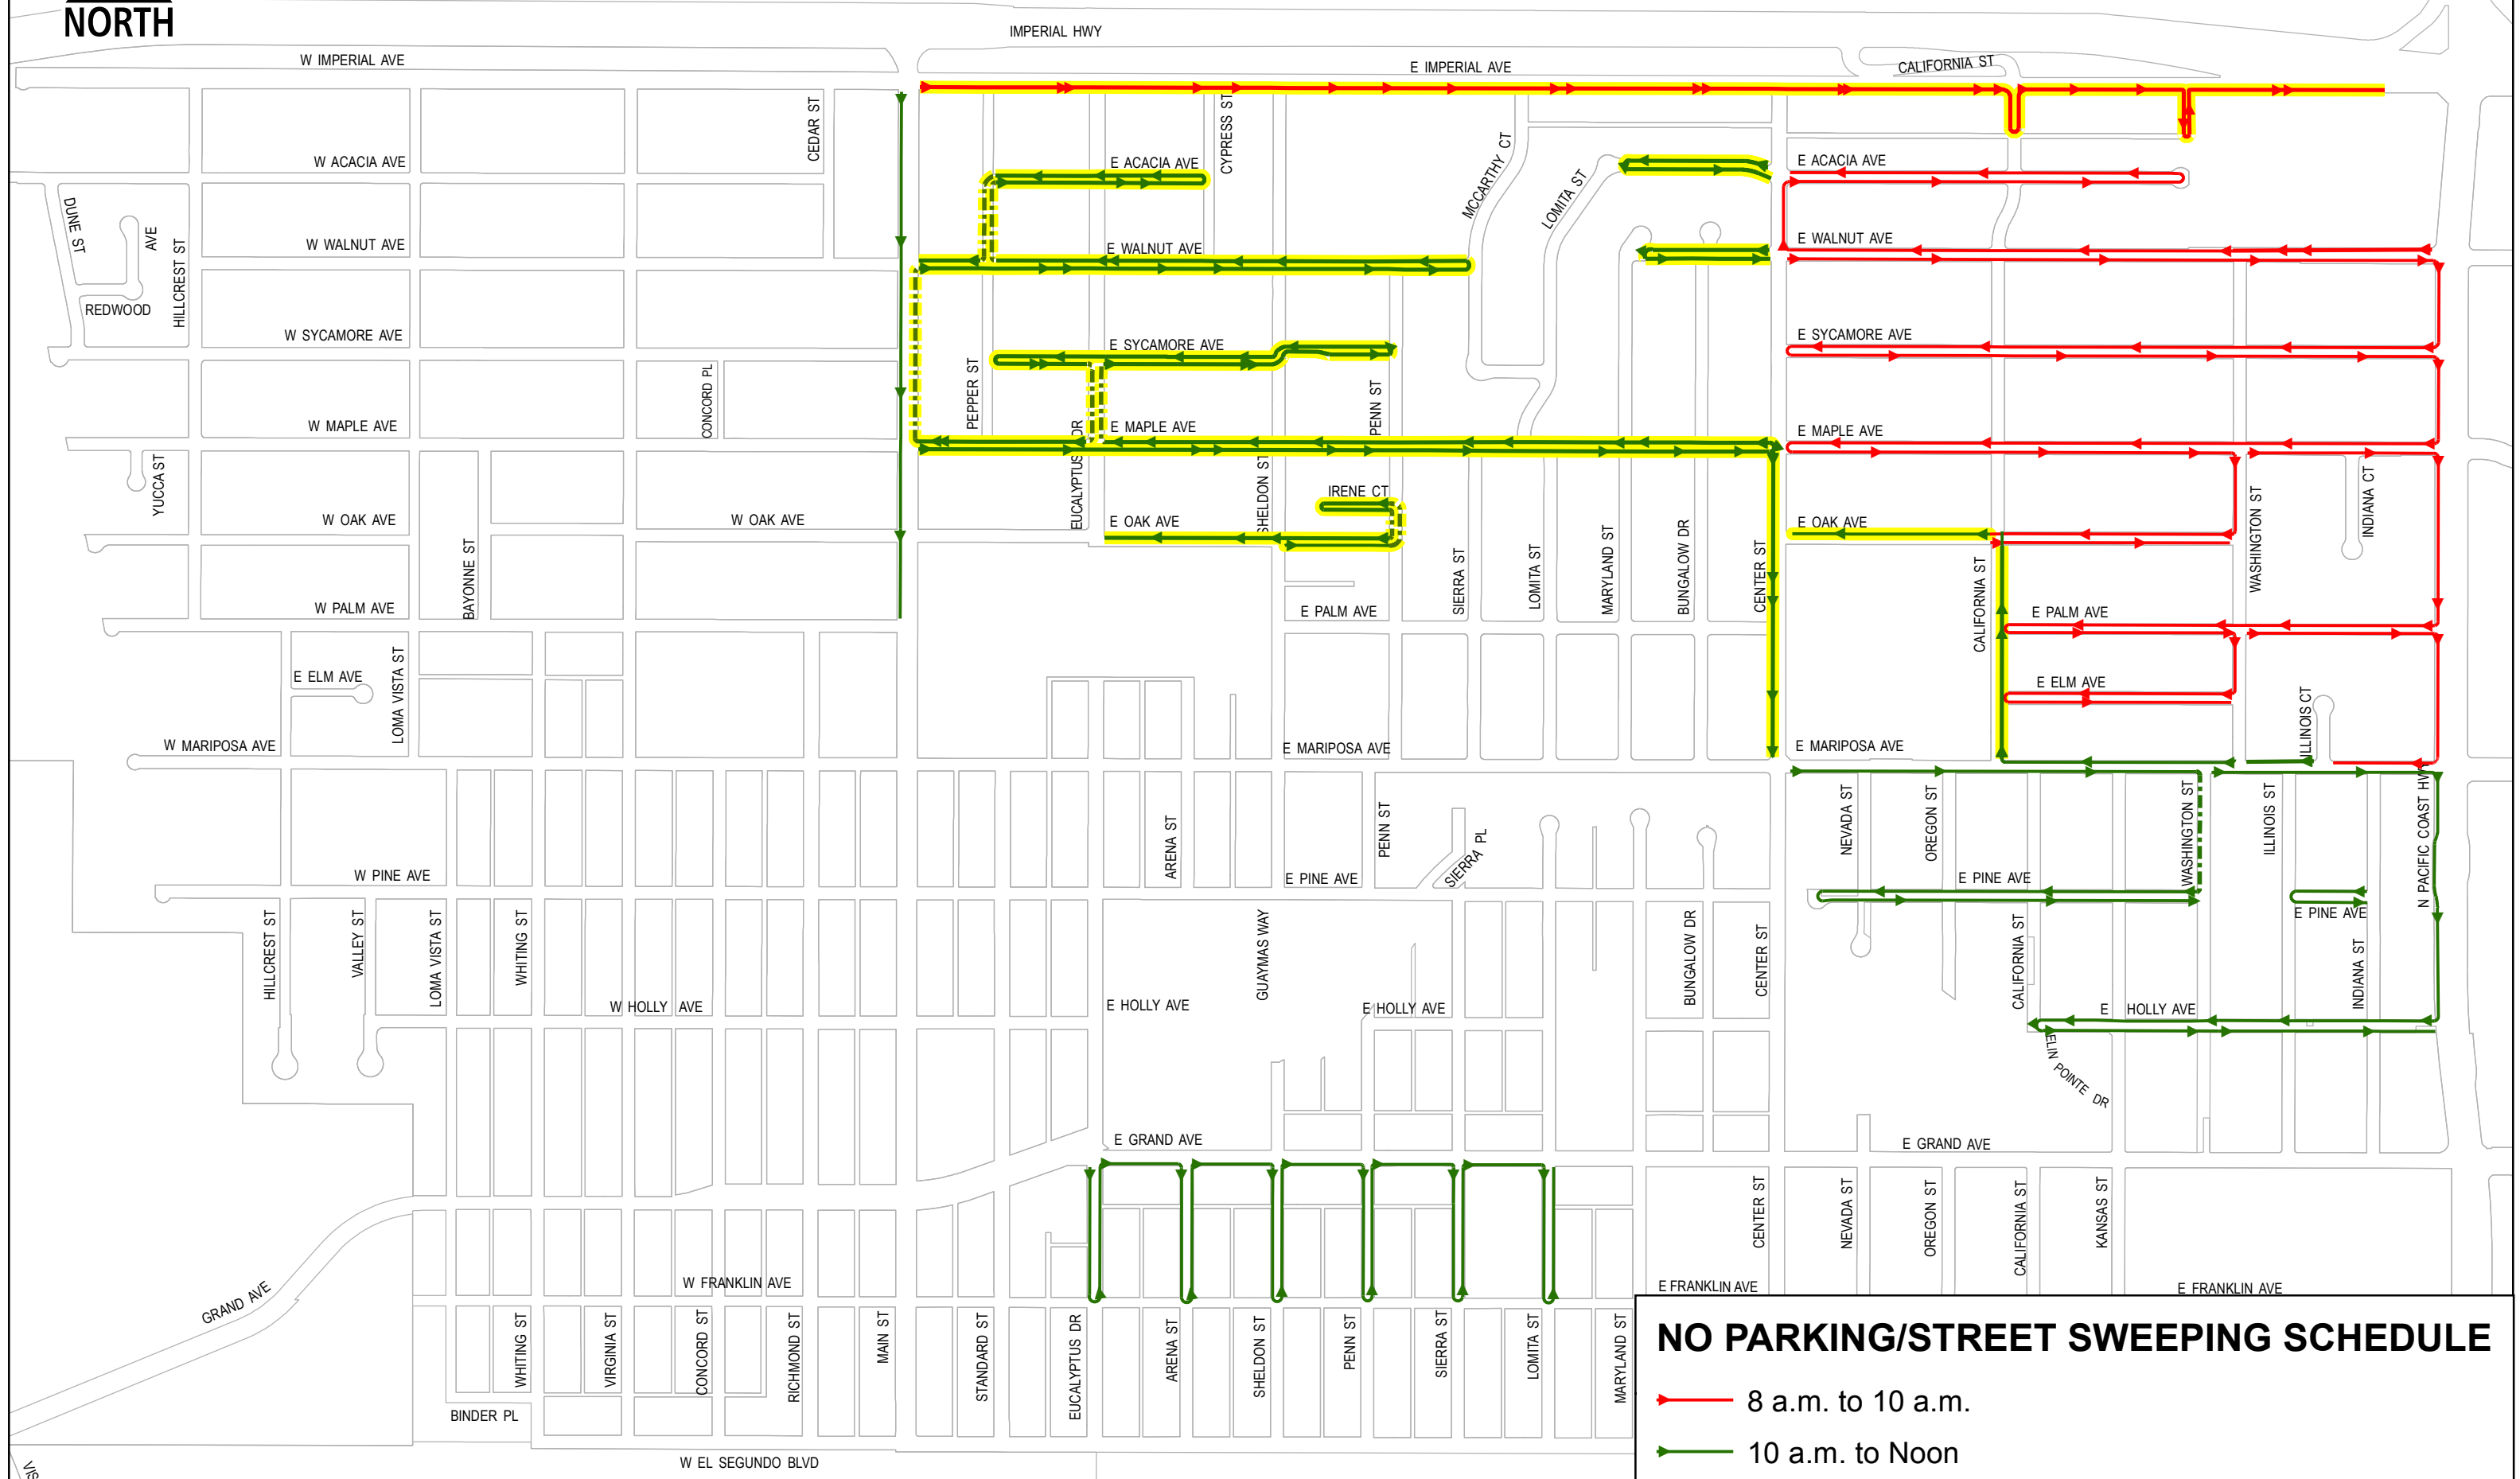

# MONDAY (The highlighted streets have new sweeping days and/or times)

**NO PARKING/STREET SWEEPING SCHEDULE**

- 8 a.m. to 10 a.m.
- 10 a.m. to Noon